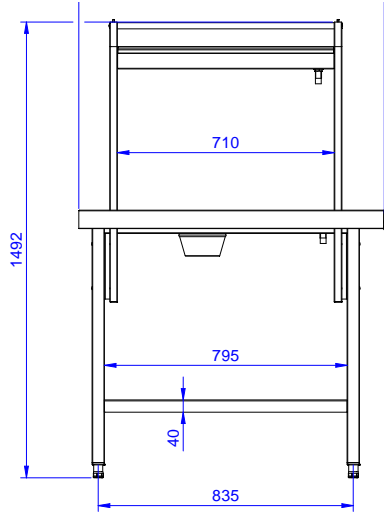

### Short Form Specification

Item No. \_\_\_\_\_

Constructed in 304 AISI stainless steel. N. 4 square 40x40mm square legs with height-adjustable feet. Underframe on three sides.

1-tier over-shelf for baskets. N. 1 waste scrape hole with a rubber ring. Attachment to infill tops or roller conveyor with a deep basin on the side.

### Construction

- All surfaces smooth with polished finish.
- Receiving tabletop with raised side edges all-round, reduces the possibility of crockery being pushed off the table.
- Constructed in AISI 304 stainless steel with square 40x40mm legs.
- Sorting table provided with an over-shelf for dishwashing racks which can be inclined at either the dishwashing or receiving side.
- Connection from side.
- One waste hole with a rubber scrape ring tabletop.
- Optionally equipped with tray slider, scrape plate and shelf for plates/ baskets.

### Optional Accessories

- Dish scraper PNC 855297
- Shelf for Plates and baskets, 1000 mm PNC 865375
- Tray slide for sorting table, 1000 mm PNC 865379
- Cutlery chute to install on tray slide PNC 865383
- Floor fastening kit for 2 square legs PNC 865386
- Removable bridge table, 800 mm PNC 865418
- Removable bridge table with hole, 800 mm PNC 865419

APPROVAL: \_\_\_\_\_

Experience the Excellence  
[www.electroluxprofessional.com](http://www.electroluxprofessional.com)

Front

**Key Information:**

External dimensions, Width:	1000 mm
865484 (BHSTS10L)	
External dimensions, Depth:	715 mm
External dimensions, Height:	1551 mm
Net weight:	34 kg