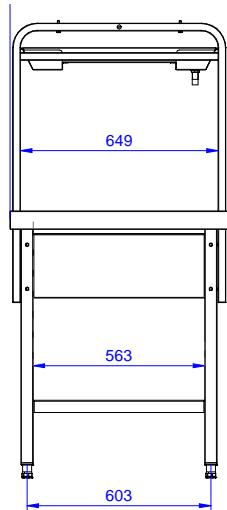

### Short Form Specification

Item No. \_\_\_\_\_

Constructed in 304 AISI stainless steel. N. 4 square 40x40mm square legs with height-adjustable feet. Underframe on three sides.

1-tier over-shelf for baskets. N. 1 waste scrape hole with a rubber ring. Attachment to infill tops or roller conveyor with a deep basin on the side.

### Optional Accessories

- Dish scraper PNC 855297
- Shelf for Plates and baskets, 1000 mm PNC 865375
- Tray slide for sorting table, 1000 mm PNC 865379
- Cutlery chute to install on tray slide PNC 865383
- Floor fastening kit for 2 square legs PNC 865386
- Removable bridge table, 800 mm PNC 865418
- Removable bridge table with hole, 800 mm PNC 865419

APPROVAL: \_\_\_\_\_

Experience the Excellence  
[www.electroluxprofessional.com](http://www.electroluxprofessional.com)

Front

**Key Information:**

External dimensions, Width:	1000 mm
865484 (BHSTS10L)	
External dimensions, Depth:	715 mm
External dimensions, Height:	1551 mm
Net weight:	34 kg

Side

Top